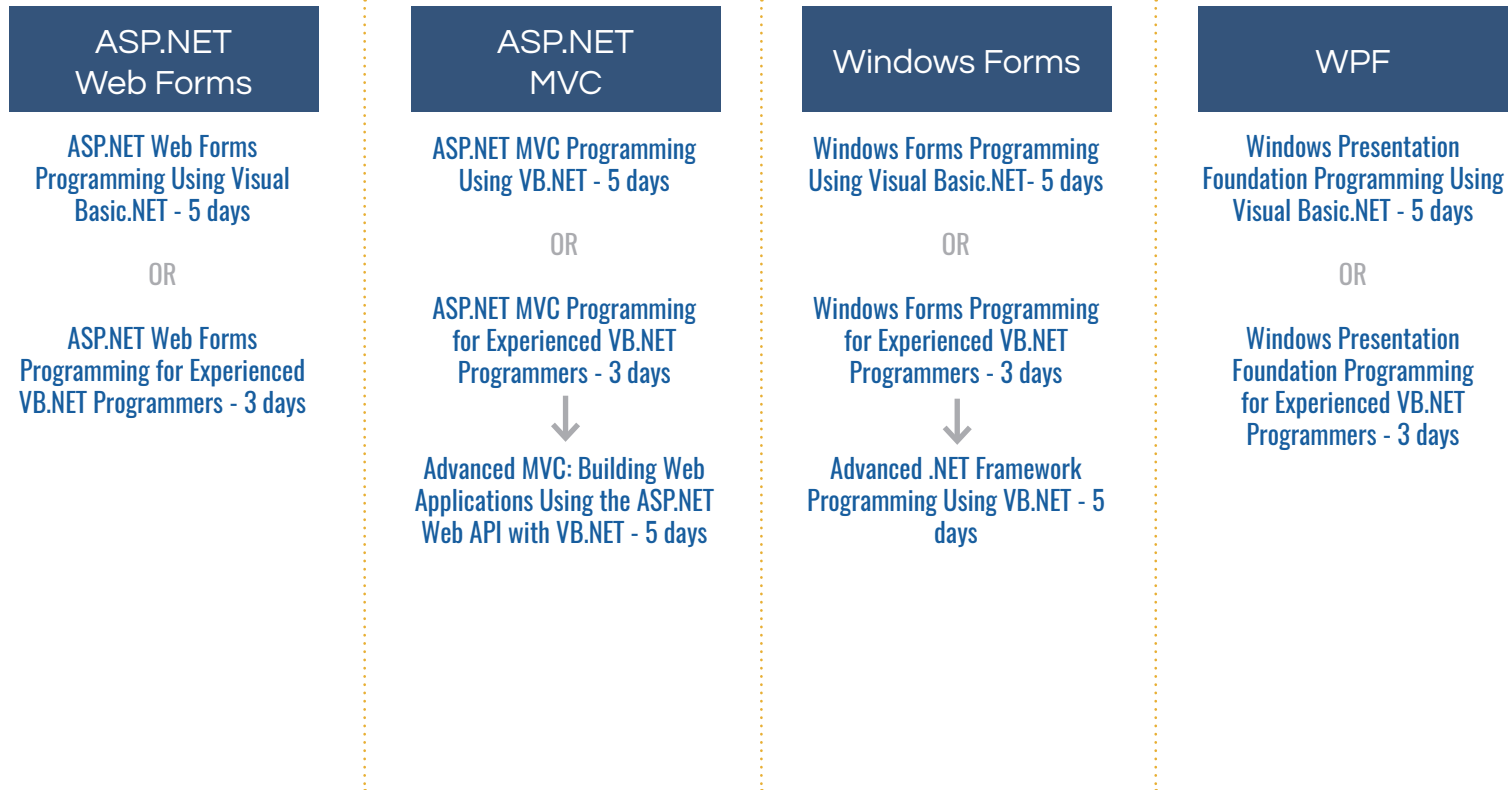

VB.NET Training Curriculum Paths

The following chart represents recommended curriculum paths.

HOTT provides the most attractive discount opportunities in the industry – without sacrificing flexibility or convenience. To read more about our discounts, [click here](#).